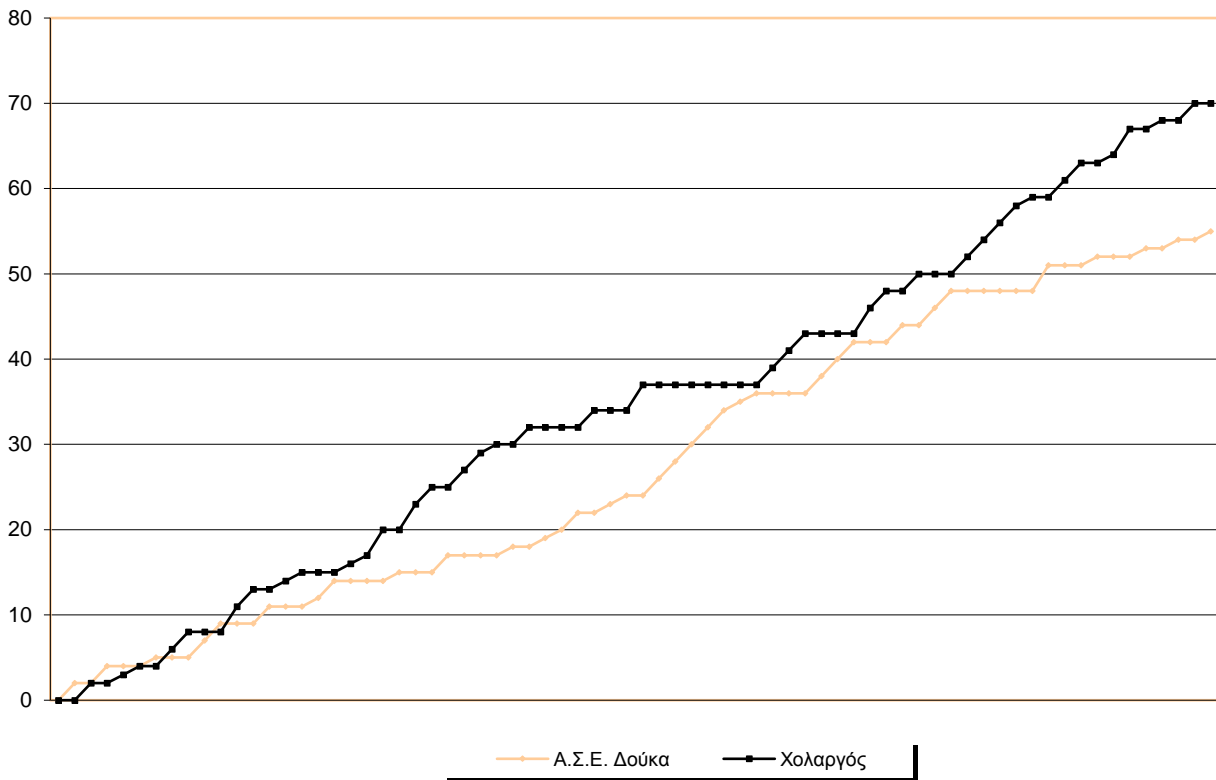

Starters - Subs ratio

Fastbreak Pts

Turnover Pts

Second Chance Pts

NOTES

Blank area for notes.

GRAPHIC STATS

SCORE EVOLUTION

SCORE DIFFERENCE

LARGEST SCORING RUN

LARGEST LEAD